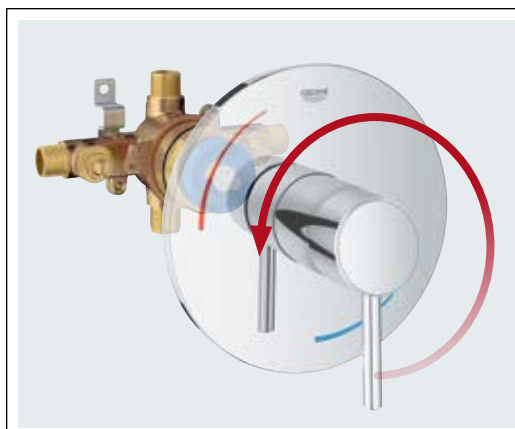

*Pure Freude
an Wasser*

GROHSAFE™ **PRESSURE BALANCE VALVES**

SHOWER

GROHSAFE™ PRESSURE BALANCE VALVES

GROHE now offers an updated range of Pressure Balance Valves that makes installation quicker and easier thanks to the following product enhancements: metal support brackets, optional PEX/direct sweat or thread connections and a one piece cartridge with QuickFix™ fastening nut.

The valves can be installed with a choice of shower trims to perfectly match any GROHE bathroom faucet.

INNOVATIVE

Blue Core Cartridge
Proof of GROHE Quality and allows plumbers to easily identify the cartridge

Solid Brass Inlet Connections (PEX, Sweat, NPT)
Fast and easy installation without adapters reducing leak points

BENEFICIAL

Integral Service Stops
Easy to service at the valve
(Available on 35 015 001, 35 064 001, 35 065 001)

Hot Limit Safety Stop
Mechanical stop that limits hot water providing anti-scald protection

Cartridge Fastening Nut
Quick, easy access to the cartridge

Metal Support Brackets
Quick, easy and secure installation