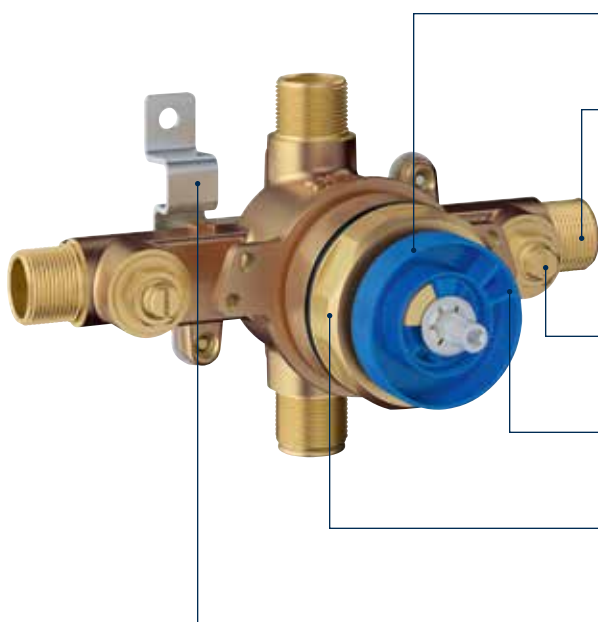

*Pure Freude
an Wasser*

GROHSAFE™ **PRESSURE BALANCE VALVES**

SHOWER

GROHSAFE™ PRESSURE BALANCE VALVES

GROHE now offers an updated range of Pressure Balance Valves that makes installation quicker and easier thanks to the following product enhancements: metal support brackets, optional PEX/direct sweat or thread connections and a one piece cartridge with QuickFix™ fastening nut.

The valves can be installed with a choice of shower trims to perfectly match any GROHE bathroom faucet.

INNOVATIVE

Blue Core Cartridge
Proof of GROHE Quality and allows plumbers to easily identify the cartridge

Solid Brass Inlet Connections (PEX, Sweat, NPT)
Fast and easy installation without adapters reducing leak points

BENEFICIAL

Integral Service Stops
Easy to service at the valve
(Available on 35 015 001, 35 064 001, 35 065 001)

Hot Limit Safety Stop
Mechanical stop that limits hot water providing anti-scald protection

Cartridge Fastening Nut
Quick, easy access to the cartridge

Metal Support Brackets
Quick, easy and secure installation