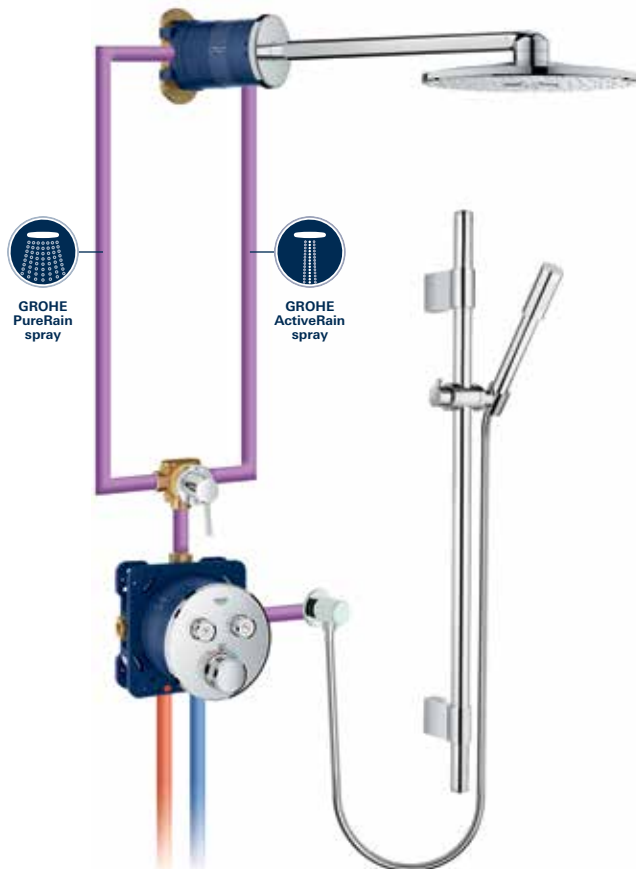

GROHE ACTIVERAIN SPRAY

Powerful enough for rinsing out shampoo or for an invigorating massage experience

SHOWER

GROHE RAINSHOWER™ 310 SMARTACTIVE

12" SHOWER HEAD

SYSTEM 1

RAINSHOWER™ 310 SMARTACTIVE SHOWER HEAD & GROHTHERM® SMARTCONTROL SINGLE FUNCTION THERMOSTATIC TRIM

26 502 000
Rainshower™ 310
SmartActive shower head
with 2-way non-shared
diverter (29 900)

29 108 001
Concetto™ 2-way diverter trim

29 136 000
GrohTherm® SmartControl
single function thermostatic
trim with control module

35 601 000
GROHE Rapido® SmartBox
universal rough-in box

SYSTEM 2

RAINSHOWER™ 310 SMARTACTIVE SHOWER HEAD & CONCETTO™ PRESSURE BALANCE VALVE TRIM

26 502 000
Rainshower™ 310
SmartActive shower head
with 2-way non-shared
diverter (29 900)

29 108 001
Concetto™ 2-way diverter trim

29 100 001
Concetto™ pressure balance
valve trim

35 015 001
GrohSafe® universal pressure
balance rough-in valve

SYSTEM 3

RAINSHOWER™ 310 SMARTACTIVE SHOWER HEAD, GROHTHERM® SMARTCONTROL DUAL FUNCTION THERMOSTATIC TRIM & SHOWER SET