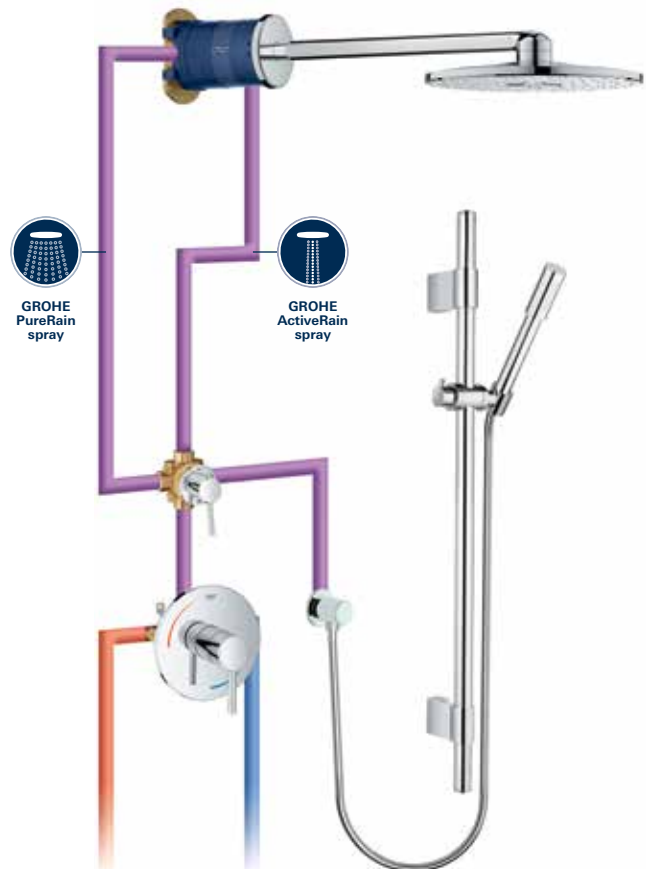

35 601 000
GROHE Rapido® SmartBox
universal rough-in box

28 341 000
Sena Stick hand shower

28 797 000
Rainshower™ 24\"/>

28 417 000
RotaFlex Metal Longlife
metallic hose

28 627 000
Wall union

SYSTEM 4

RAINSHOWER™ 310 SMARTACTIVE SHOWER HEAD, CONCETTO™ PRESSURE BALANCE VALVE TRIM & SHOWER SET

26 502 000
Rainshower™ 310
SmartActive shower head*

29 106 001
Concetto™ 3-way diverter trim

29 902 000
Diverter/Transfer (non-shared
functions) 3-way diverter
rough-in valve

29 100 001
Concetto™ pressure balance
valve trim

35 015 001
GrohSafe® universal pressure
balance rough-in valve

28 341 000
Sena Stick hand shower

28 797 000
Rainshower™ 24\"/>

28 417 000
RotaFlex Metal Longlife
metallic hose

28 627 000
Wall union

* 2-way non-shared diverter included but not needed for this system

GROHE RAINSHOWER™ 310 SMARTACTIVE SHOWER HEAD

Pure Freude
an Wasser

The shower head comes with two separate spray options – the soft GROHE PureRain spray or the new GROHE ActiveRain pattern, powerful enough for rinsing out shampoo or for an invigorating massage experience. GROHE DreamSpray® technology ensures an even flow of water from every nozzle. It is easy to keep clean thanks to GROHE Speed Clean® technology that lets you sweep away limescale from the nozzles with only a soft cloth, and the dazzling, durable GROHE StarLight® chrome finish will look pristine for years to come. With a slim, square design perfect for that minimalist, streamlined look, this mixer set is bound to enhance your bathroom scheme.