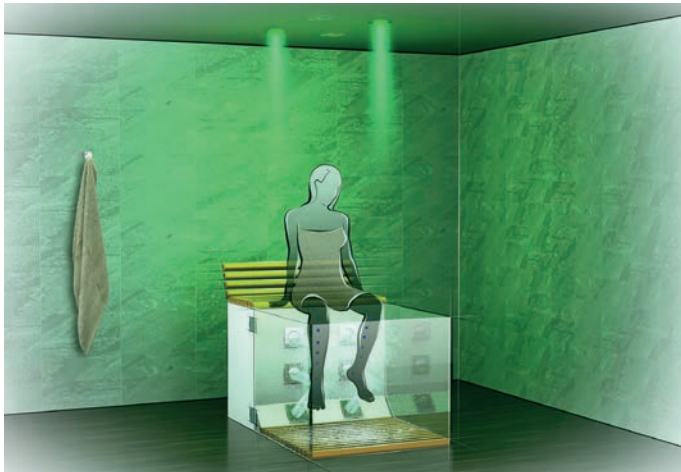

PUT YOUR FEET UP AND LET OUR AQUATHERAPY DO THE REST

GROHE offers an enticingly revitalizing experience for the feet and legs with the uniquely intelligent and strategic placement of its body jets in our customized Spa setup. These elements aid in the manipulation of deep muscle and connective tissue in the feet and legs, through pressurized water, to enhance function, generate healing, decrease muscle reflex activity, as well as promote relaxation and relief.