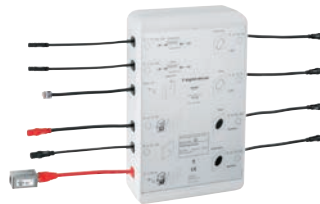

36 418 000
Bluetooth® Base Unit Box
Connections for sound, light and steam
36 367 000
Rough-In Box for Base Unit
Optional floor mounted housing
for the control unit

The F-digital Deluxe base unit box and an Apple or Android mobile device with GROHE SPA® App installed are required for operation of light, sound and steam – and individual modules.