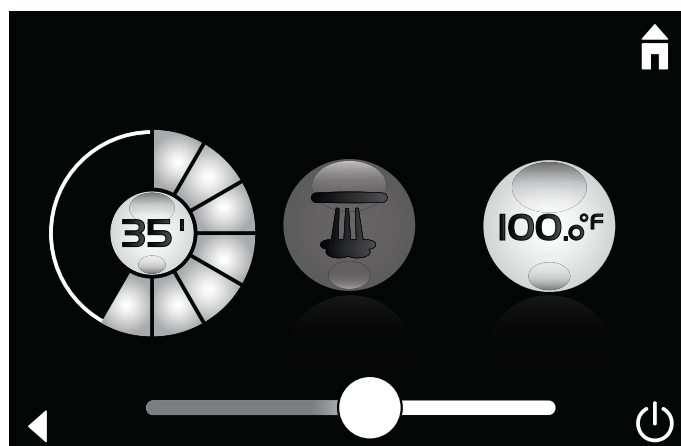

STEAM

Experience regeneration in its purest form with the GROHE steam modules. Gentle steam not only enhances our sense of emotional well-being, but also has a positive effect on the entire body. It opens the pores, detoxifies the body, hydrates the skin, and helps the muscles to relax.

NEW:

Pure essential oils may be added to the steam outlet to enrich the mist providing an all-embracing aroma and a truly relaxing experience.