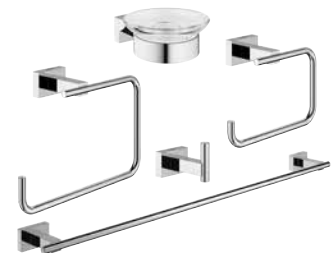

40 624 001
17" Two-arm towel holder

40 756 001
Holder + Soap dispenser

40 755 001
Holder + Glass tumbler

40 754 001
Holder + Glass soap dish

40 513 001
Toilet brush set

40 757 001
Guest Restroom Set 3-in-1

122522
18" Towel bar
40 509 001
24" Towel bar

40 511 001
Robe hook

40 514 001
Grab bar

40 508 001
Soap Dish

40 507 001
Toilet paper holder

40 623 001
Spare toilet paper holder

40 777 001
City Bathroom Set 3-in-1