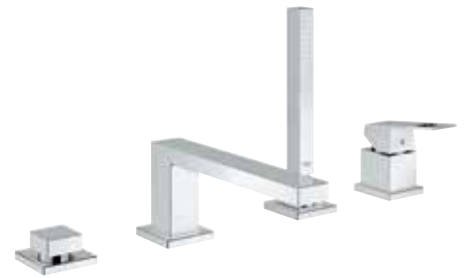

19 897 000
Eurocube®
Roman tub filler with personal hand shower

13 305 000
Eurocube®
Bath spout

13 307 000
Eurocube®
Bath spout
with diverter

117982
Eurocube®
Roman tub filler