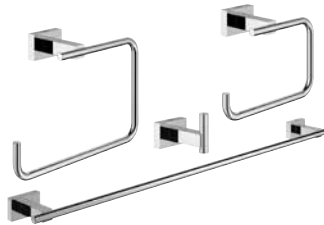

40 624 001
17" Two-arm towel holder

40 756 001
Holder + Soap dispenser

40 755 001
Holder + Glass tumbler

40 754 001
Holder + Glass soap dish

40 513 001
Toilet brush set

40 757 001
Guest Restroom Set 3-in-1

122522
18" Towel bar
40 509 001
24" Towel bar

40 511 001
Robe hook

40 514 001
Grab bar

40 508 001
Soap Dish

40 507 001
Toilet paper holder

40 623 001
Spare toilet paper holder

40 777 001
City Bathroom Set 3-in-1