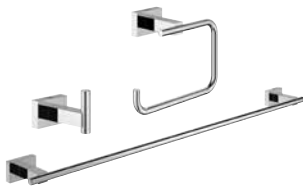

40 624 001
17" Two-arm towel holder

40 756 001
Holder + Soap dispenser

40 755 001
Holder + Glass tumbler

40 754 001
Holder + Glass soap dish

40 513 001
Toilet brush set

40 757 001
Guest Restroom Set 3-in-1

122522
18" Towel bar
40 509 001
24" Towel bar

40 511 001
Robe hook

40 514 001
Grab bar

40 508 001
Soap Dish

40 507 001
Toilet paper holder

40 623 001
Spare toilet paper holder

40 777 001
City Bathroom Set 3-in-1