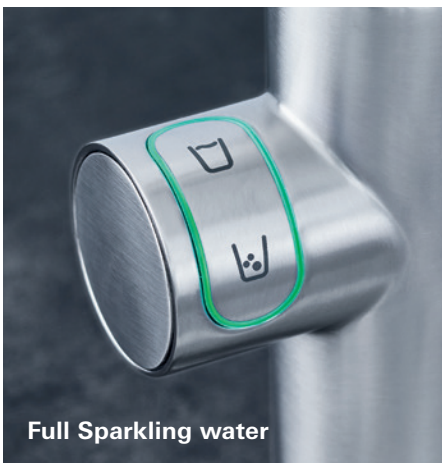

**GROHE
ESSENCE™**

**GROHE
EUROSMART®
PULL-OUT**

**GROHE
DEFINED™
KITCHEN**

GROHE BLUE® CHILLED & SPARKLING 2.0

Ultimate refreshment from your kitchen faucet

Still, lightly sparkling or full sparkling water? GROHE Blue Chilled & Sparkling combines the modern look of a designer faucet with a high-performance filter, cooler and carbonator – and is as easy to use as an ordinary kitchen faucet. The right handle on the faucet is used to mix hot and cold tap water as usual. The left handle with integrated coloured LED display regulates the carbonic acid content of the filtered and chilled water.

The carbonator adds especially fine bubbles of carbonic acid to the filtered and chilled water to produce lightly sparkling or sparkling water according to taste.

Now available in C Pull-Down and L Pull-Out spout style options.

31 618 002/DC2
GROHE Blue
Chilled & Sparkling

GROHE SMARTCONTROL®

Uniquely designed to make everyday tasks effortless, the exclusive GROHE SmartControl button is conveniently located at the tip of the spout. Simply push the button to start water flow, push again to shut water off, ideal when hands are sticky or occupied. Turn the SmartControl button to adjust water volume from a soft stream to a powerful flow, perfect for rinsing vegetables or quickly filling pots. A gentle turn of the valve at the base of the faucet delivers the perfect water temperature.