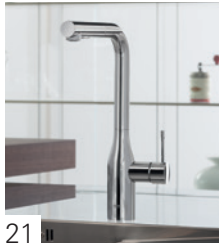

**GROHE
ESSENCE™**

**GROHE
EUROSMART®
PULL-OUT**

**GROHE
DEFINED™
KITCHEN**

GROHE BLUE® CHILLED & SPARKLING 2.0

Ultimate refreshment from your kitchen faucet

Still, lightly sparkling or full sparkling water? GROHE Blue Chilled & Sparkling combines the modern look of a designer faucet with a high-performance filter, cooler and carbonator – and is as easy to use as an ordinary kitchen faucet. The right handle on the faucet is used to mix hot and cold tap water as usual. The left handle with integrated coloured LED display regulates the carbonic acid content of the filtered and chilled water.