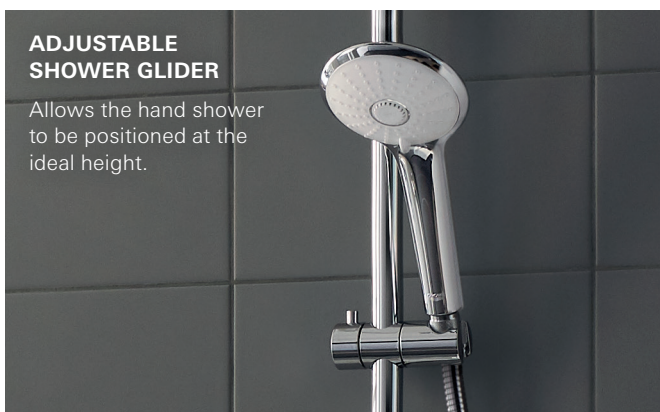

GROHE TURBOSTAT®

Maintains desired temperature for duration of shower.

THE POWER BEHIND YOUR **PERFECT SHOWER**

We've put a lot of thought into our new GROHE Euphoria SmartControl Shower System. The result is a technologically advanced design that allows you to enjoy multiple shower head sprays and a hand shower, individually or all at once, with push-button ease. It promises the most exhilarating shower you've ever experienced in a style that enhances every bathroom.

GROHE SMARTCONTROL TECHNOLOGY

Provides water source and water force selection at the push of a button and turn of a knob, and stores the setting until next time.

GROHE TURBOSTAT TECHNOLOGY

Delivers water at the desired temperature within a fraction of a second, and keeps it constant for the duration of shower.

GROHE COOLTOUCH®

Surface stays cool-to-the-touch to eliminate scalding.

SWIVEL SHOWER ARM

Shower head rotates 180° to achieve the perfect angle.

ADJUSTABLE SHOWER GLIDER

Allows the hand shower to be positioned at the ideal height.

QUICKFIX SHOWER RAIL

Movable upper bracket allows use of existing drilled holes.

GROHE EUPHORIA® SMARTCONTROL SHOWER SYSTEM

Pure Freude
an Wasser

new

26 512 000
GROHE Euphoria SmartControl
tub/shower system