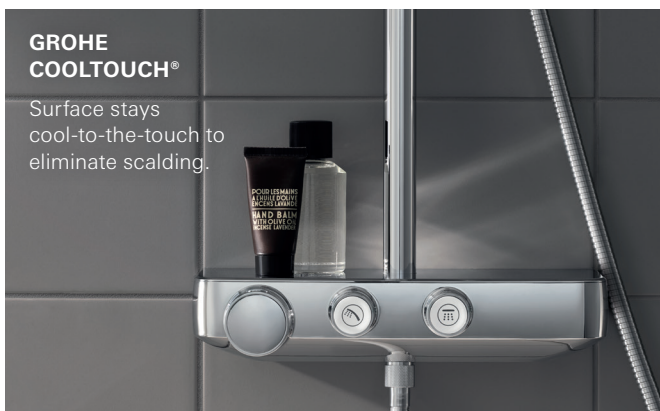

GROHE TURBOSTAT®

Maintains desired temperature for duration of shower.

THE POWER BEHIND YOUR **PERFECT SHOWER**

We've put a lot of thought into our new GROHE Euphoria SmartControl Shower System. The result is a technologically advanced design that allows you to enjoy multiple shower head sprays and a hand shower, individually or all at once, with push-button ease. It promises the most exhilarating shower you've ever experienced in a style that enhances every bathroom.

GROHE SMARTCONTROL TECHNOLOGY

Provides water source and water force selection at the push of a button and turn of a knob, and stores the setting until next time.

GROHE TURBOSTAT TECHNOLOGY

Delivers water at the desired temperature within a fraction of a second, and keeps it constant for the duration of shower.

GROHE COOLTOUCH®

Surface stays cool-to-the-touch to eliminate scalding.

SWIVEL SHOWER ARM

Shower head rotates 180° to achieve the perfect angle.

ADJUSTABLE SHOWER GLIDER

Allows the hand shower to be positioned at the ideal height.

QUICKFIX SHOWER RAIL

Movable upper bracket allows use of existing drilled holes.

GROHE EUPHORIA® SMARTCONTROL SHOWER SYSTEM

Pure Freude
an Wasser

new

26 512 000
GROHE Euphoria SmartControl
tub/shower system