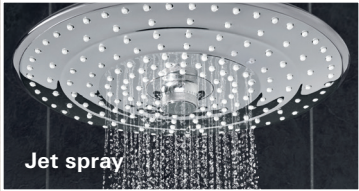

Pure Freude
an Wasser

GROHE
WAVE

new

**YOUR LIFE.
YOUR RULES.**

**YOUR SHOWER.
YOUR TURN.**

GROHE EUPHORIA®
SMARTCONTROL
SHOWER SYSTEM

Jet spray

SmartRain spray

Rain spray

EUPHORIA® 260 SHOWER HEAD

With the innovative button in the spray plate, it's easy to choose the perfect spray for your mood. (Shower head and hand shower sold separately)

GROHE QUICKFIX®

For a 40% faster install, position upper bracket to use existing drilled holes.

GROHE STARLIGHT®

Brilliant chrome finish is enduring and easy to clean.

GROHE EASYREACH® TRAY

Removable, easy-clean tray keeps shampoo and soap handy.

GROHE SMARTCONTROL®

Choose water source and intensity of water flow with ease.

GROHE TURBOSTAT®

Maintains desired temperature for duration of shower.

THE POWER BEHIND YOUR **PERFECT SHOWER**

We've put a lot of thought into our new GROHE Euphoria SmartControl Shower System. The result is a technologically advanced design that allows you to enjoy multiple shower head sprays and a hand shower, individually or all at once, with push-button ease. It promises the most exhilarating shower you've ever experienced in a style that enhances every bathroom.